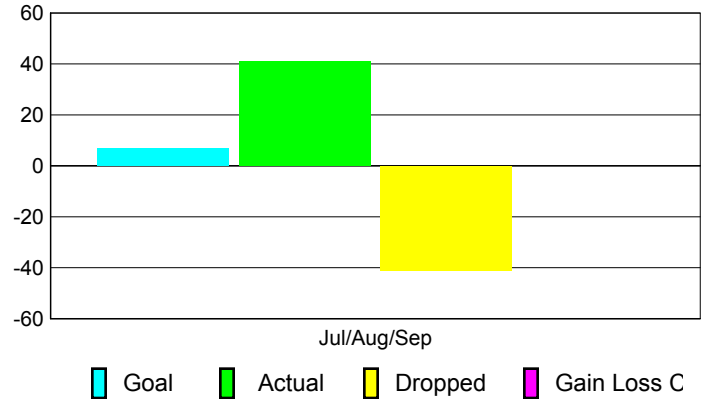

Membership Results 2010-2011

Goal, New, Dropped, Gain/Loss